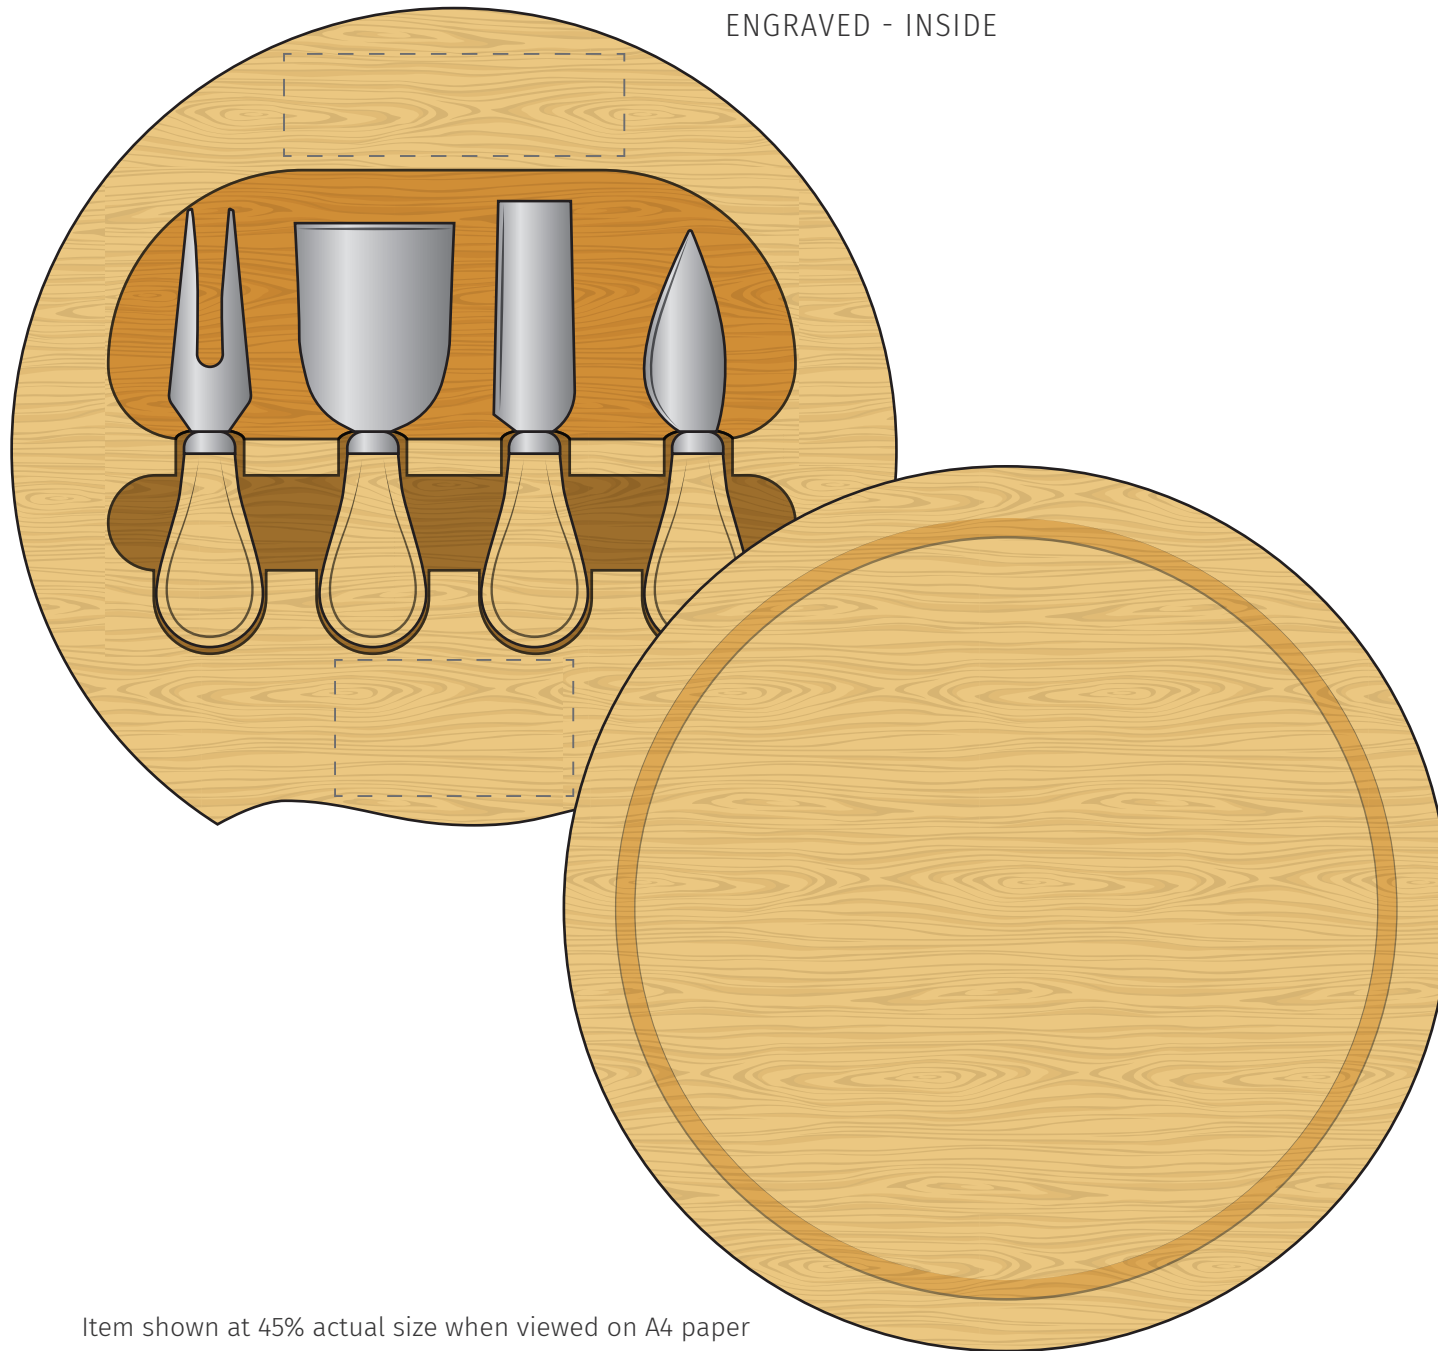

TEMPLATE:
■ SWIVEL CHEESEBOARD

SCREEN PRINTED OR PAD PRINTED - LID

Item shown at 60% actual size when viewed on A4 paper

BRANDING

Screen, Pad: Maximum branding area 50 x 10mm (outside lip)

TEMPLATE:
■ SWIVEL CHEESEBOARD

ENGRAVED - LID

Item shown at 60% actual size when viewed on A4 paper

BRANDING

Engrave: Maximum branding area 50 x 10mm (outside lip)

TEMPLATE:
■ SWIVEL CHEESEBOARD

PAD PRINTED - INSIDE

Item shown at 45% actual size when viewed on A4 paper

BRANDING

Pad print: Maximum branding area 90 x 20 mm (inside)

TEMPLATE:
■ SWIVEL CHEESEBOARD

ENGRAVED - INSIDE

BRANDING

Item shown at 45% actual size when viewed on A4 paper

Pad print: Maximum branding area 100 x 30 mm or 70 x 40 mm (inside)

TEMPLATE:
■ SWIVEL CHEESEBOARD - TOOLS

ENGRAVED - TOOL HANDLES

Item shown at 100% actual size when viewed on A4 paper

BRANDING

Pad print: Maximum branding area 22 mm diameter (on tool handle)