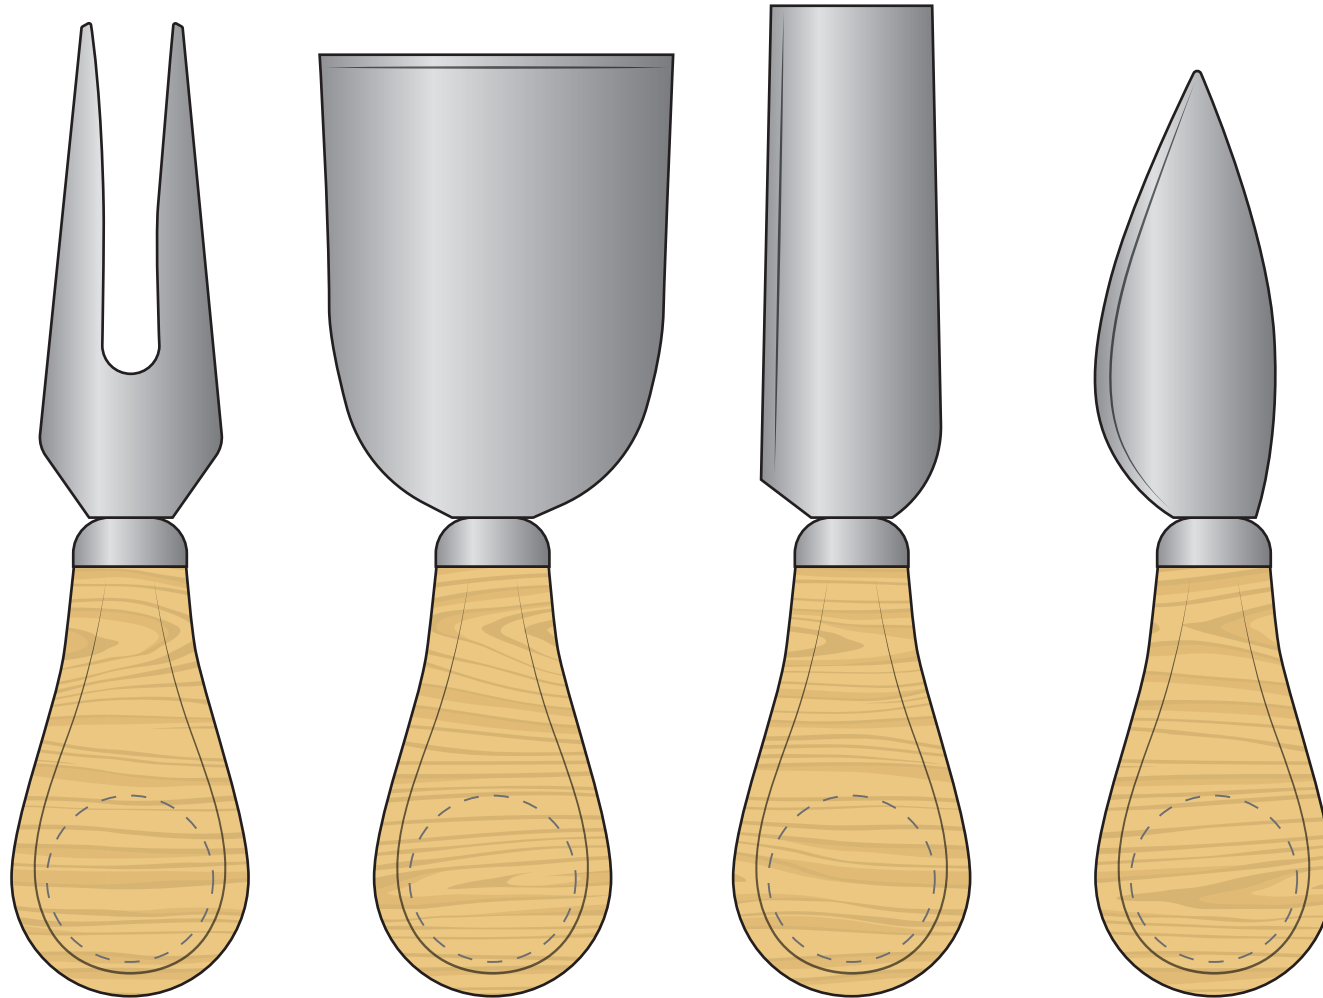

ENGRAVED - LID

Item shown at 60% actual size when viewed on A4 paper

BRANDING

Engrave: Maximum branding area 50 x 10mm (outside lip)

TEMPLATE:
■ SWIVEL CHEESEBOARD

PAD PRINTED - INSIDE

Item shown at 45% actual size when viewed on A4 paper

BRANDING

Pad print: Maximum branding area 90 x 20 mm (inside)

TEMPLATE:
■ SWIVEL CHEESEBOARD

ENGRAVED - INSIDE

BRANDING

Item shown at 45% actual size when viewed on A4 paper

Pad print: Maximum branding area 100 x 30 mm or 70 x 40 mm (inside)

TEMPLATE:
■ SWIVEL CHEESEBOARD - TOOLS

ENGRAVED - TOOL HANDLES

Item shown at 100% actual size when viewed on A4 paper

BRANDING

Pad print: Maximum branding area 22 mm diameter (on tool handle)