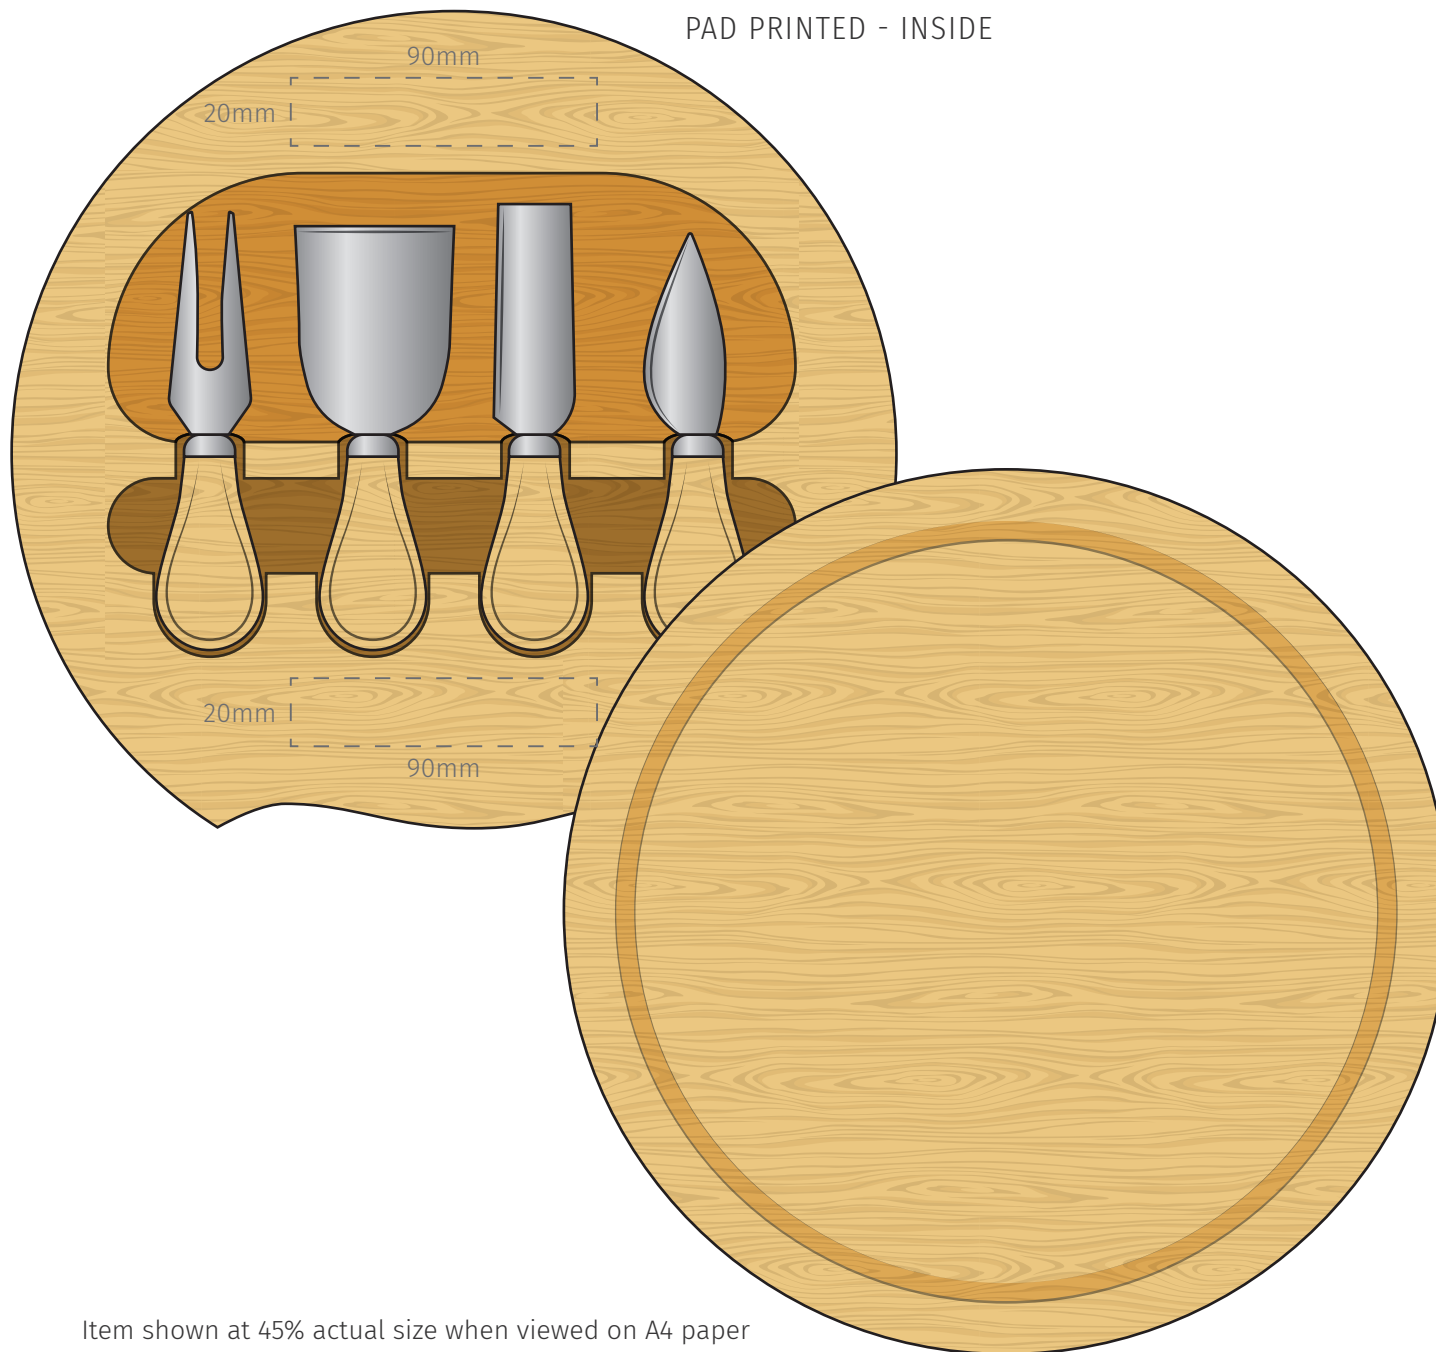

TEMPLATE:
■ SWIVEL CHEESEBOARD

SCREEN PRINTED OR PAD PRINTED - LID

Item shown at 60% actual size when viewed on A4 paper

BRANDING

Screen, Pad: Maximum branding area 50 x 10mm (outside lip)

TEMPLATE:
■ SWIVEL CHEESEBOARD

ENGRAVED - LID

Item shown at 60% actual size when viewed on A4 paper

BRANDING

Engrave: Maximum branding area 50 x 10mm (outside lip)

TEMPLATE:
■ SWIVEL CHEESEBOARD

PAD PRINTED - INSIDE

Item shown at 45% actual size when viewed on A4 paper

BRANDING

Pad print: Maximum branding area 90 x 20 mm (inside)

TEMPLATE:
■ SWIVEL CHEESEBOARD

ENGRAVED - INSIDE

BRANDING

Item shown at 45% actual size when viewed on A4 paper

Pad print: Maximum branding area 100 x 30 mm or 70 x 40 mm (inside)

TEMPLATE:
■ SWIVEL CHEESEBOARD - TOOLS

ENGRAVED - TOOL HANDLES

Item shown at 100% actual size when viewed on A4 paper

BRANDING

Pad print: Maximum branding area 22 mm diameter (on tool handle)