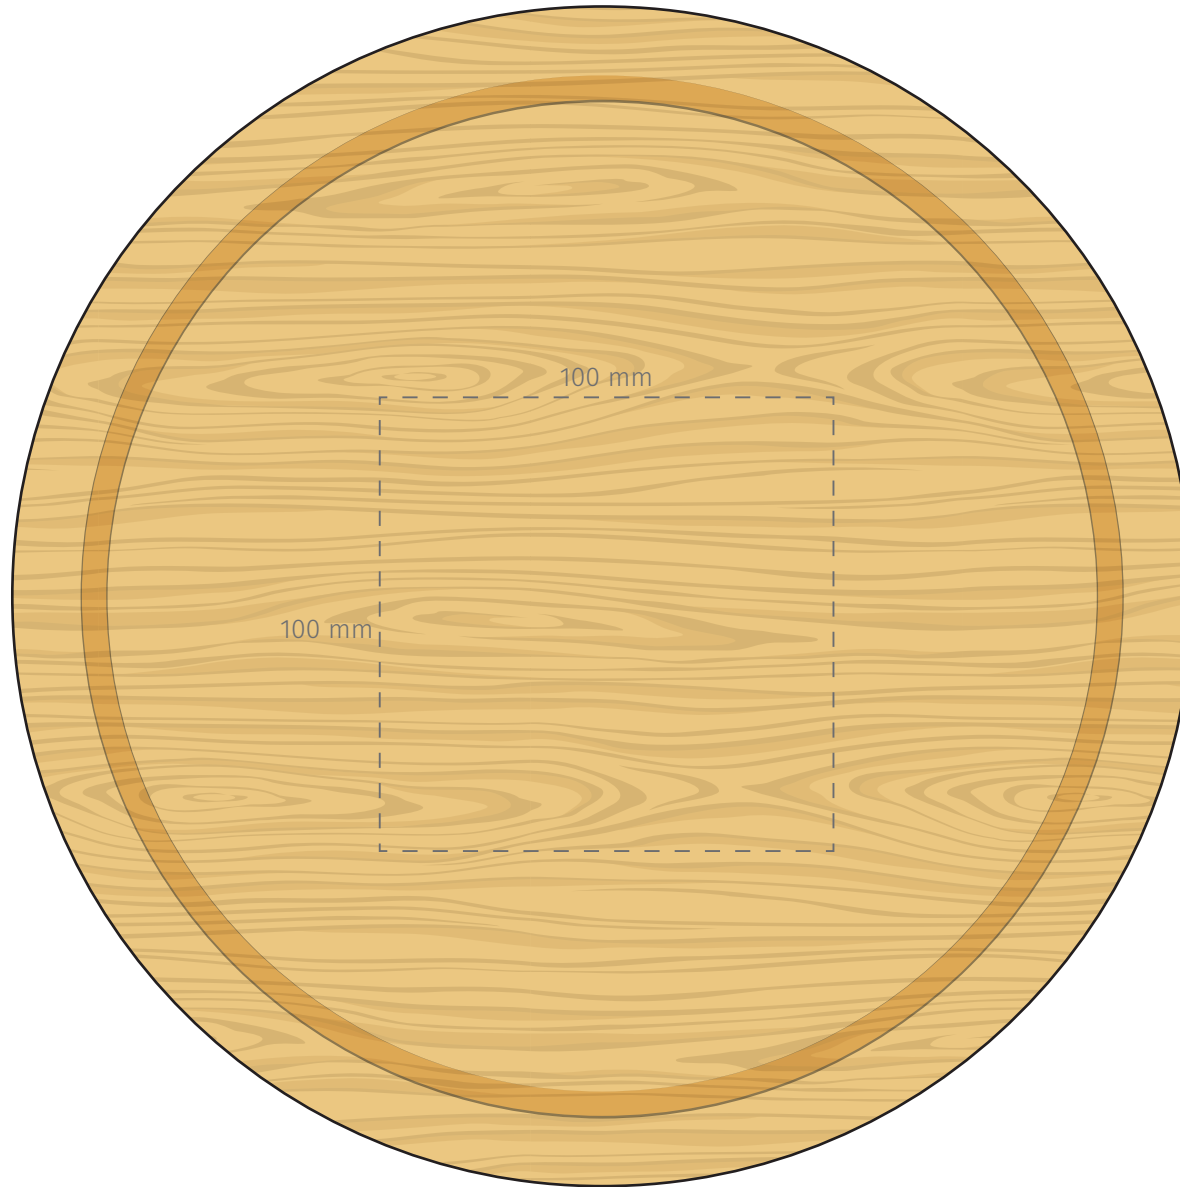

TEMPLATE:
■ SWIVEL CHEESEBOARD

SCREEN PRINTED OR PAD PRINTED - LID

Item shown at 60% actual size when viewed on A4 paper

BRANDING

Screen, Pad: Maximum branding area 50 x 10mm (outside lip)

TEMPLATE:
■ SWIVEL CHEESEBOARD

ENGRAVED - LID

Item shown at 60% actual size when viewed on A4 paper

BRANDING

Engrave: Maximum branding area 50 x 10mm (outside lip)

TEMPLATE:
■ SWIVEL CHEESEBOARD

PAD PRINTED - INSIDE

Item shown at 45% actual size when viewed on A4 paper

BRANDING

Pad print: Maximum branding area 90 x 20 mm (inside)

TEMPLATE:
■ SWIVEL CHEESEBOARD

ENGRAVED - INSIDE

BRANDING

Item shown at 45% actual size when viewed on A4 paper

Pad print: Maximum branding area 100 x 30 mm or 70 x 40 mm (inside)

TEMPLATE:
■ SWIVEL CHEESEBOARD - TOOLS

ENGRAVED - TOOL HANDLES

Item shown at 100% actual size when viewed on A4 paper

BRANDING

Pad print: Maximum branding area 22 mm diameter (on tool handle)